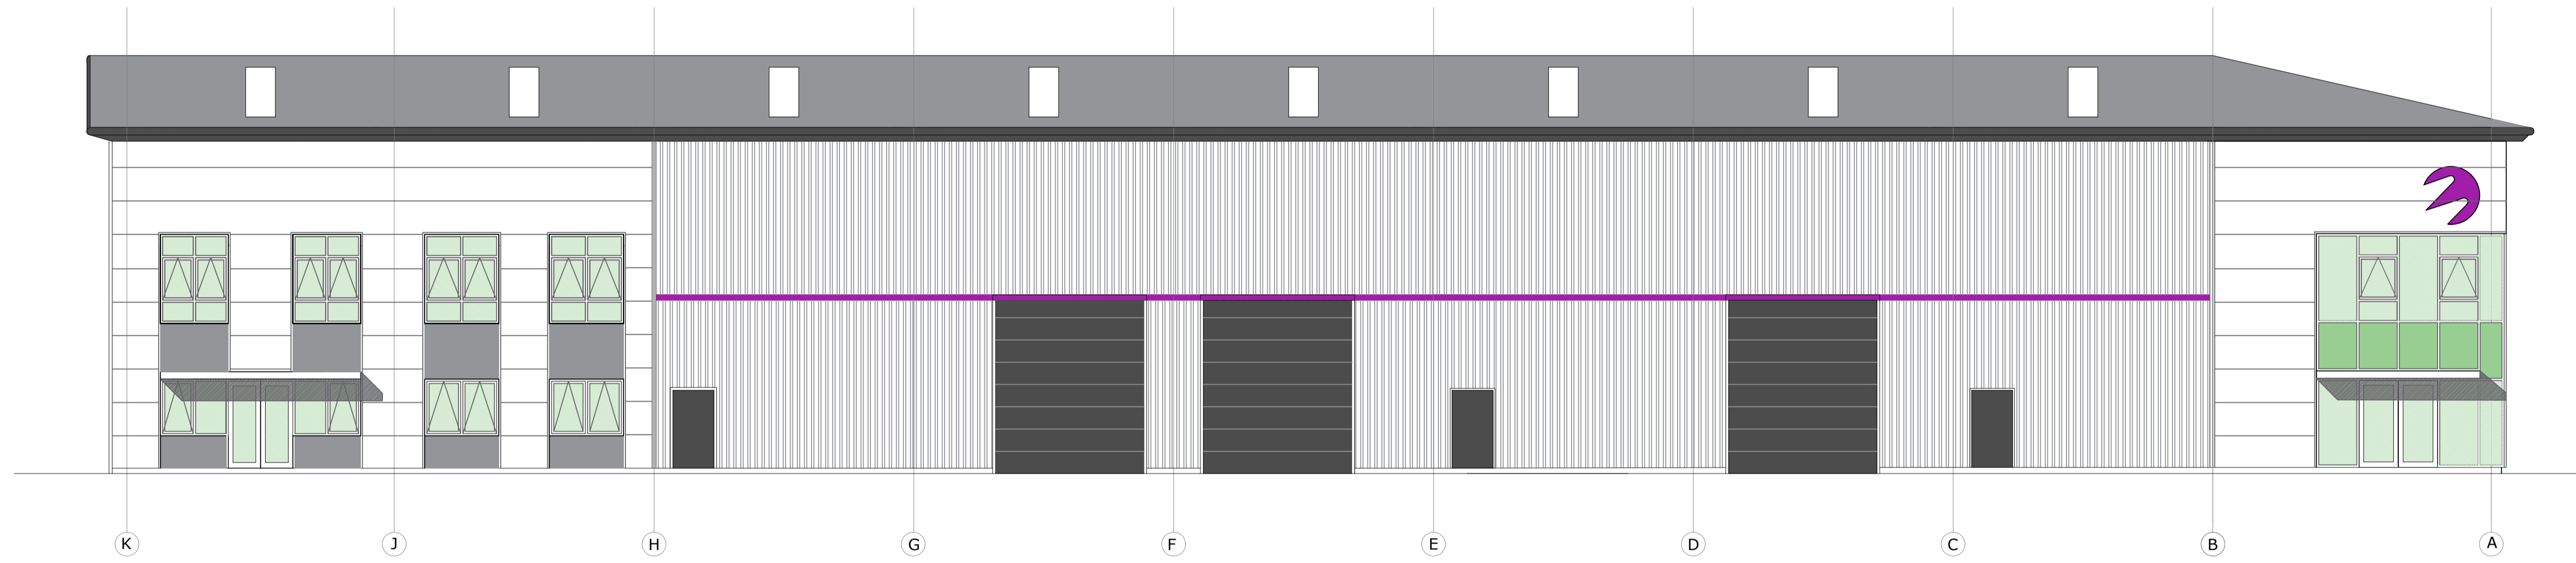

EAST ELEVATION