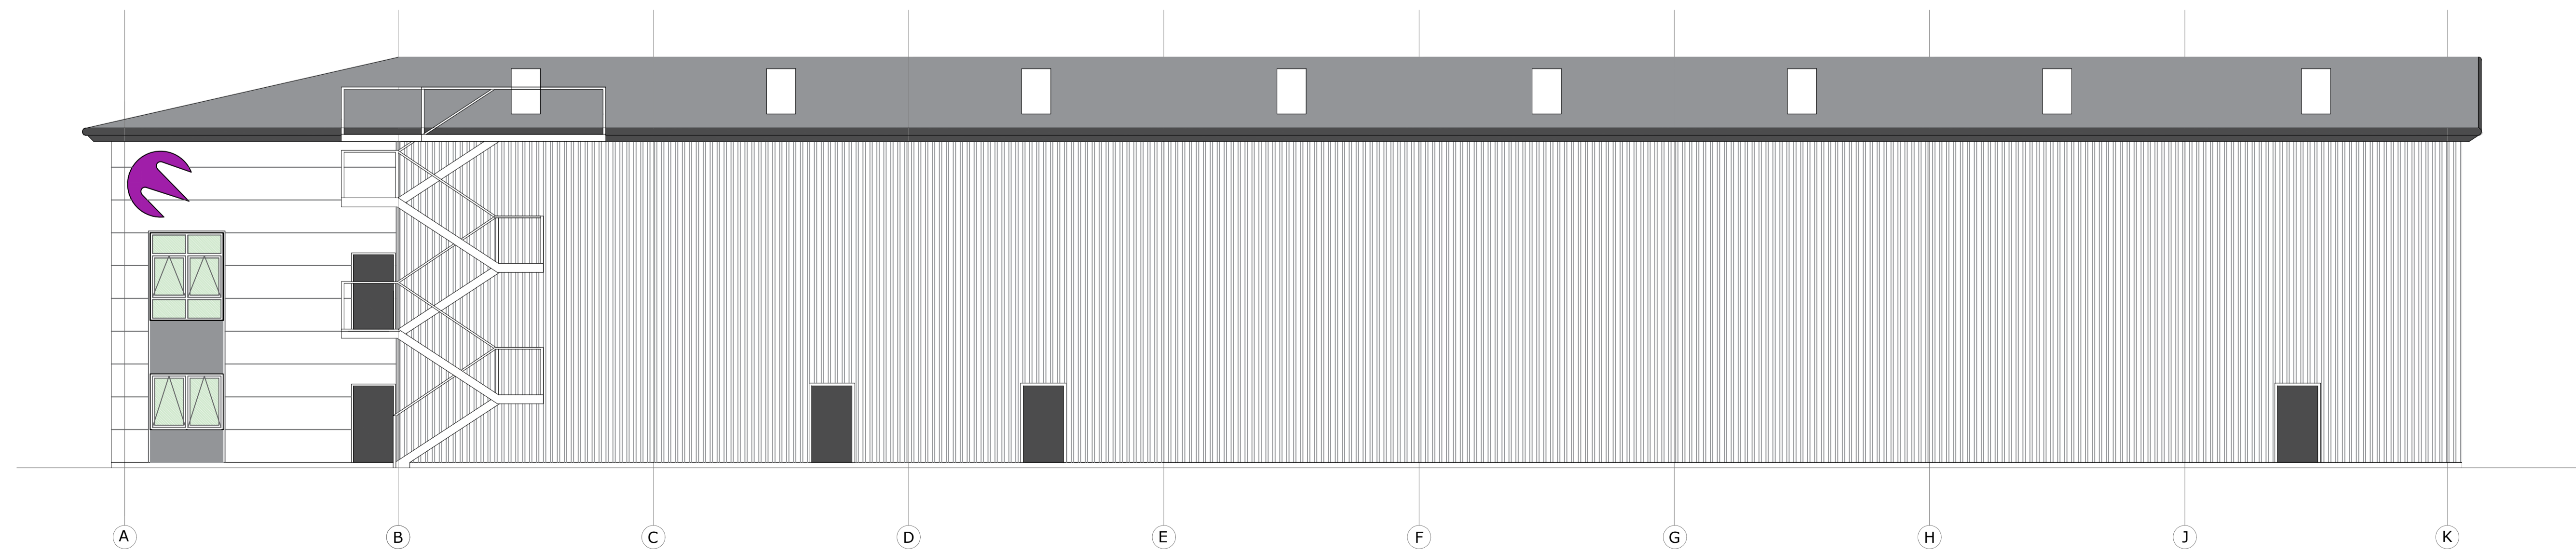

WEST ELEVATION

REVISIONS:
C. 08.02.21 Louvres redefined.

TENDER

PROJECT

PLOT 4000 CATAPULT
WESTCOTT VENTURE PARK
PATRIZIA HANOVER PROPERTY UNIT TRUST

DRAWING

ELEVATIONS

SCALE	PAPER SIZE	DATE	DRAWN BY
1:100	A1	06.01.21	PR

DRAWING N°	REVISION
078.03.21.02.103	C

CAD REF. 103C Elevations.dwg

McCurdy Russell Architects