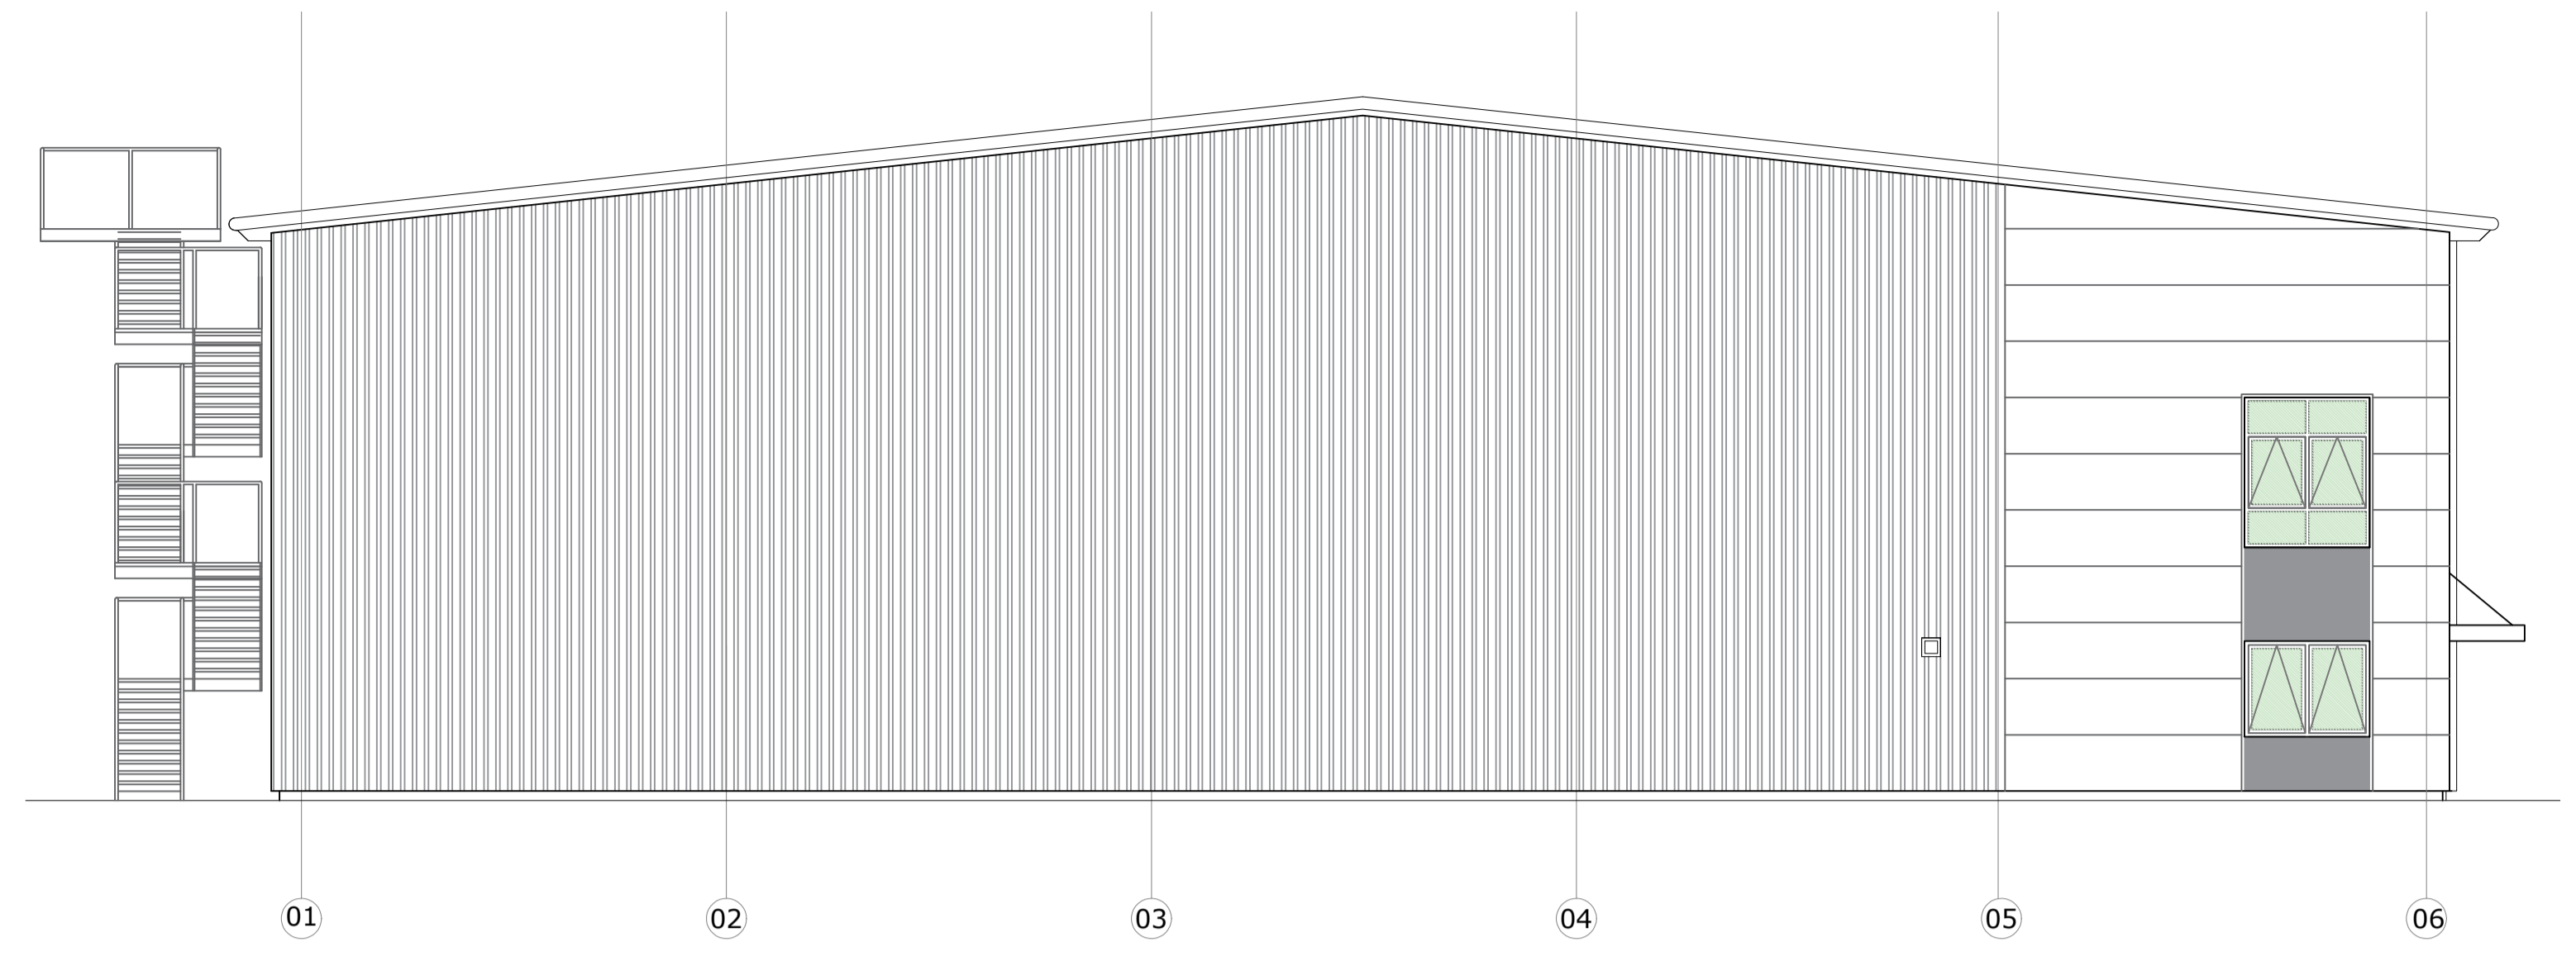

SOUTH ELEVATION